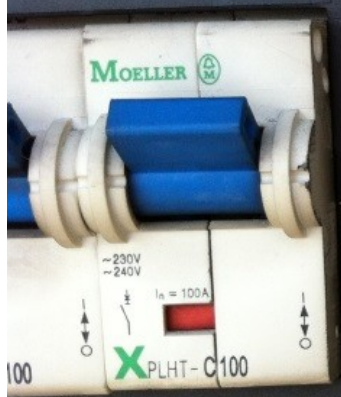

ESSENTIAL LOAD

6 7

NON-ESSENTIAL LOAD

1 2 3 4

MAINS INPUT

3G

LTE

48V DC DISTRIBUTION